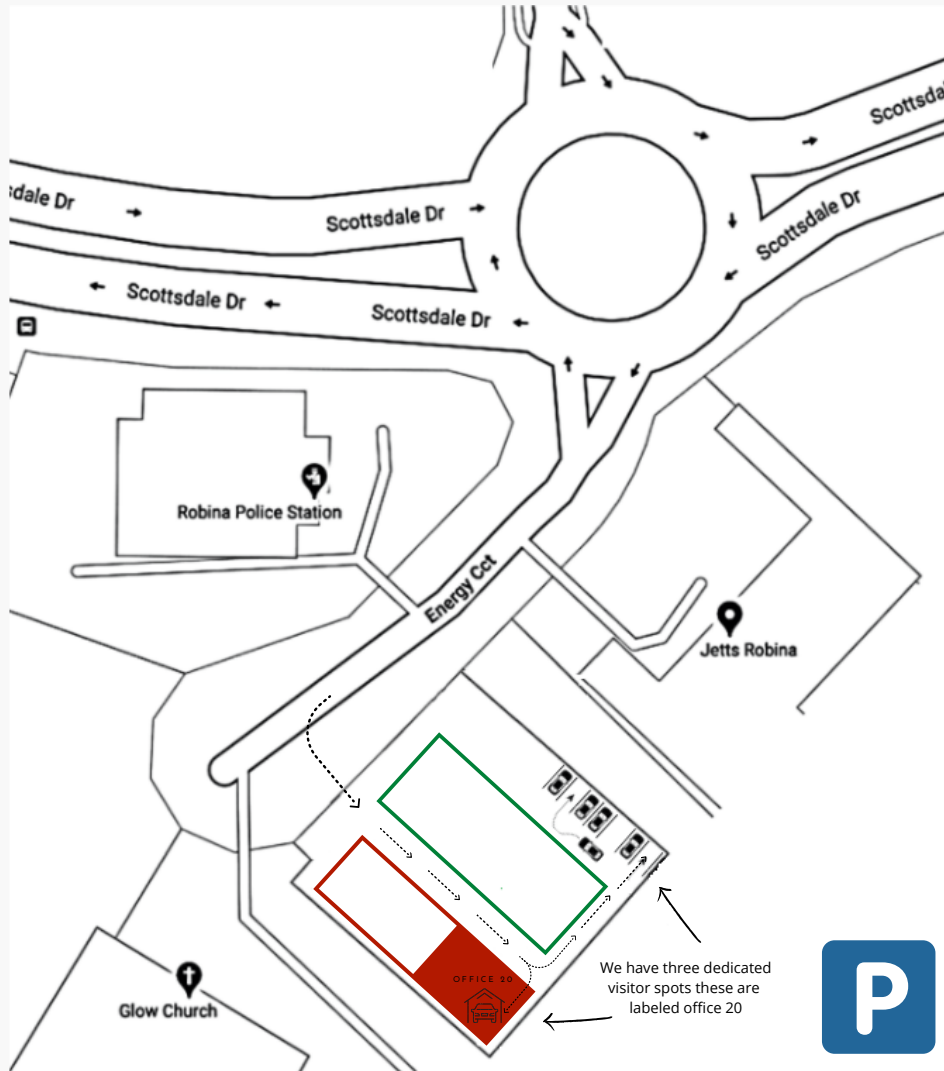

BUSINESS ENGINEERS PARKING

OFFICE 20, 6 ENERGY CIRCUIT ROBINA 4226

HOW TO FIND US

We are located at 6 Energy Circuit, opposite the Robina Police Station off Scottsdale Drive. We have three dedicated visitor spots. One located at our entrance (rear of building) and 2 additional in the onsite parking labeled office 20. Street parking is available on Energy Circuit and Scottsdale Drive.